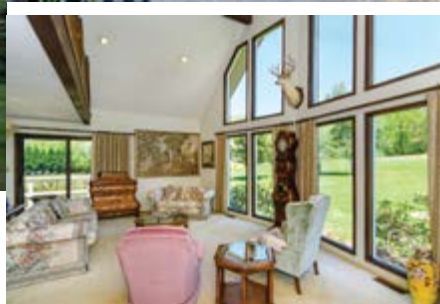

BEAUTIFUL MOUNTAIN ESTATE IN THE OX CREEK VALLEY...

...offering panoramic views of the Blue Ridge Mtns. Located near Weaverville & mins from the Blue Ridge Parkway. Enjoy a wrought-iron & rock gated entry w/picturesque mtn & pasture views on 23.44 acres of level & gently sloping mtn land w/walking trails. Impressive one-level mtn home has A-Frame design & features views along bold Ox Creek. Lovely screened-in sunroom overlooks the creek with blooming gardens, charming bridges, creekside patio & fish pond. MLS:3210195 \$885,000.