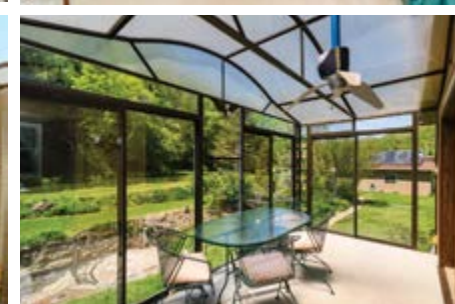

BEAUTIFUL MOUNTAIN ESTATE IN THE OX CREEK VALLEY...

...offering panoramic views of the Blue Ridge Mtns. Located near Weaverville & mins from the Blue Ridge Parkway. Enjoy a wrought-iron & rock gated entry w/picturesque mtn & pasture views on 23.44 acres of level & gently sloping mtn land w/walking trails. Impressive one-level mtn home has A-Frame design & features views along bold Ox Creek. Lovely screened-in sunroom overlooks the creek with blooming gardens, charming bridges, creekside patio & fish pond. MLS:3210195 \$885,000.