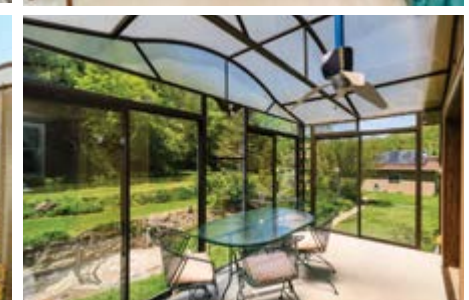

BEAUTIFUL MOUNTAIN ESTATE IN THE OX CREEK VALLEY...