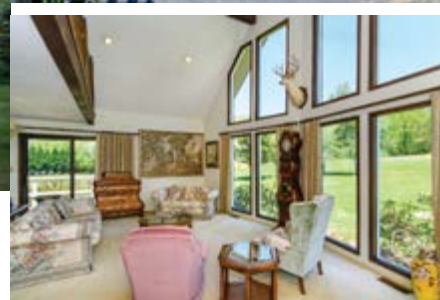

## 24 RIDGEVIEW WAY - ASHEVILLE

This custom designed home features finely crafted finishes from wood harvested on site, including white oak front door with stained glass sidelights & open hickory staircase. Gourmet kitchen boasts hickory cabinets with walnut finishes, dual fuel stove, generous center island & pantry. Exceptional living & entertaining spaces flow beautifully to covered porch & ipe wood deck with fireplace & spa overlooking mountains & stream. Must See!

## BEAUTIFUL MOUNTAIN ESTATE IN THE OX CREEK VALLEY...

...offering panoramic views of the Blue Ridge Mtns. Located near Weaverville & mins from the Blue Ridge Parkway. Enjoy a wrought-iron & rock gated entry w/picturesque mtn & pasture views on 23.44 acres of level & gently sloping mtn land w/walking trails. Impressive one-level mtn home has A-Frame design & features views along bold Ox Creek. Lovely screened-in sunroom overlooks the creek with blooming gardens, charming bridges, creekside patio & fish pond. MLS:3210195 \$885,000.