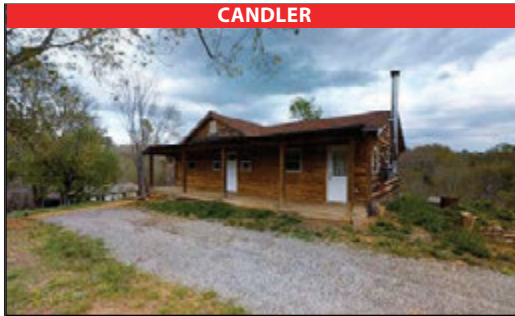

Keller Williams Biltmore Village - An Official Mega Agent Office

bedrooms baths square feet location

CANDLER

\$179,000, MLS:3273393

2

2

1280SF

West

WEAVERVILLE

\$305,000, MLS:3275012

4

3

2181SF

North

LEICESTER

\$145,000, MLS:3287264

3

2

1420SF

West

ASHEVILLE

\$259,000, MLS:3287271

3

2