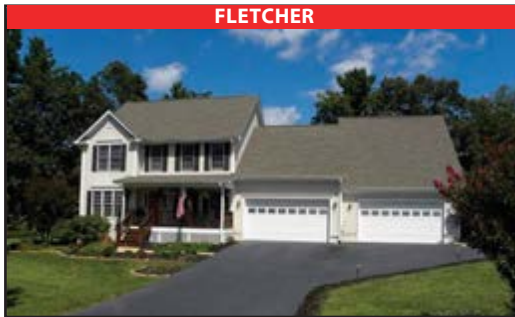

**Keller Williams Biltmore Village -
An Official Mega Agent Office**

bedrooms	baths	square feet	location

FAIRVIEW

\$899,000, MLS:3303876

6	5	6027SF	East

WEAVERVILLE

\$367,000, MLS:3314899

3	3	2524SF	North

ASHEVILLE

\$170,000, MLS:3315466

4	3	2406SF	South

FLETCHER

\$515,000, MLS:3319008

4	3F 1H	2753SF	South

ARDEN

\$189,500, MLS:3320570